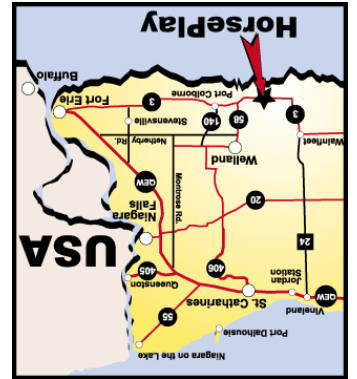

**You're invited...**

**is having a party at HorsePlay Niagara**

We'll ride some horses, play in the HorsePlay Loft, be Tarzan on the rope swings, slide our way down into the straw, zip along the zip line, climb the walls, try to stay on the bucking horse barrel, pet the small animals, make forts in the straw. . .

We are located 5 km, west of Port Colborne off Hwy # 3  
 Watch for Tourism Ontario Signs on the Highway

From St. Catharines:  
 Take # 406 south to end  
 Turn left on Main St.  
 Go through tunnel  
 Turn right on # 140  
 Turn right on # 3  
 From Niagara Falls:  
 Take Montrose to end  
 Turn right on Netherby  
 Turn left on #58  
 Turn right on # 3  
 From Vineland:  
 Take Reg. Rd. # 24 south  
 to end  
 Turn left on Hwy # 3